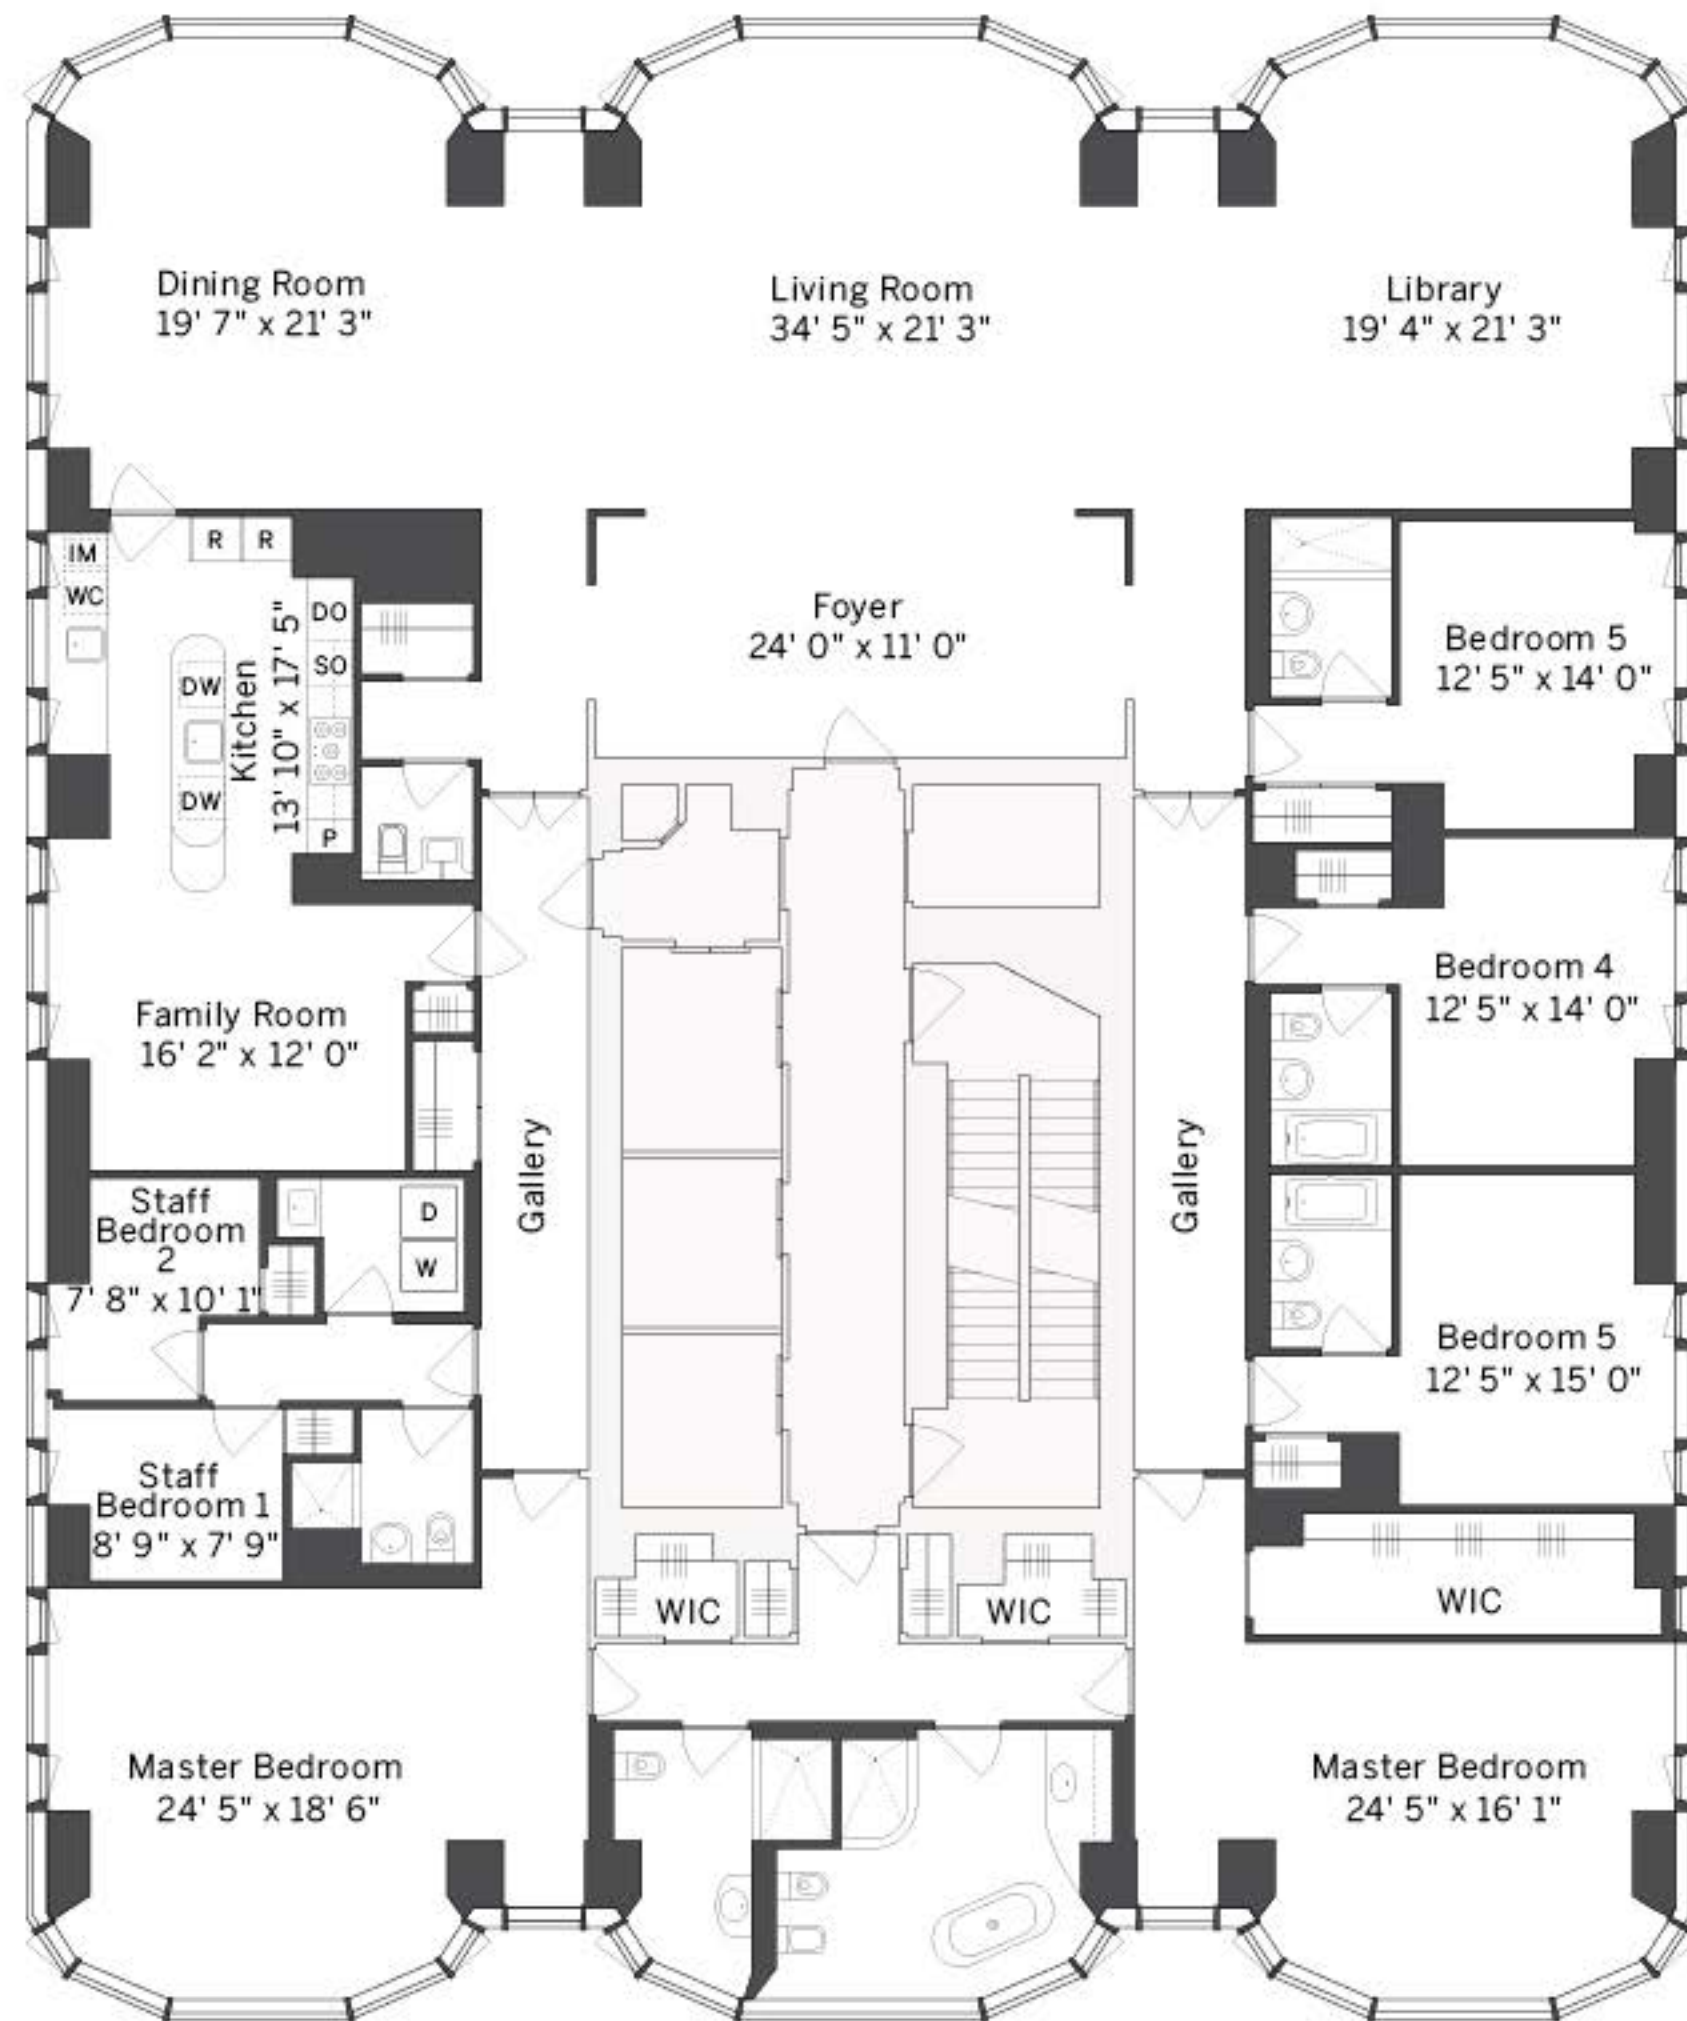

50 UNITED NATIONS PLAZA

Penthouse Floors 35-41

- 5 Bedrooms
- 2 Staff Bedrooms
- 6 Bathrooms
- Powder Room
- 5,893 square feet
- 547 square meters