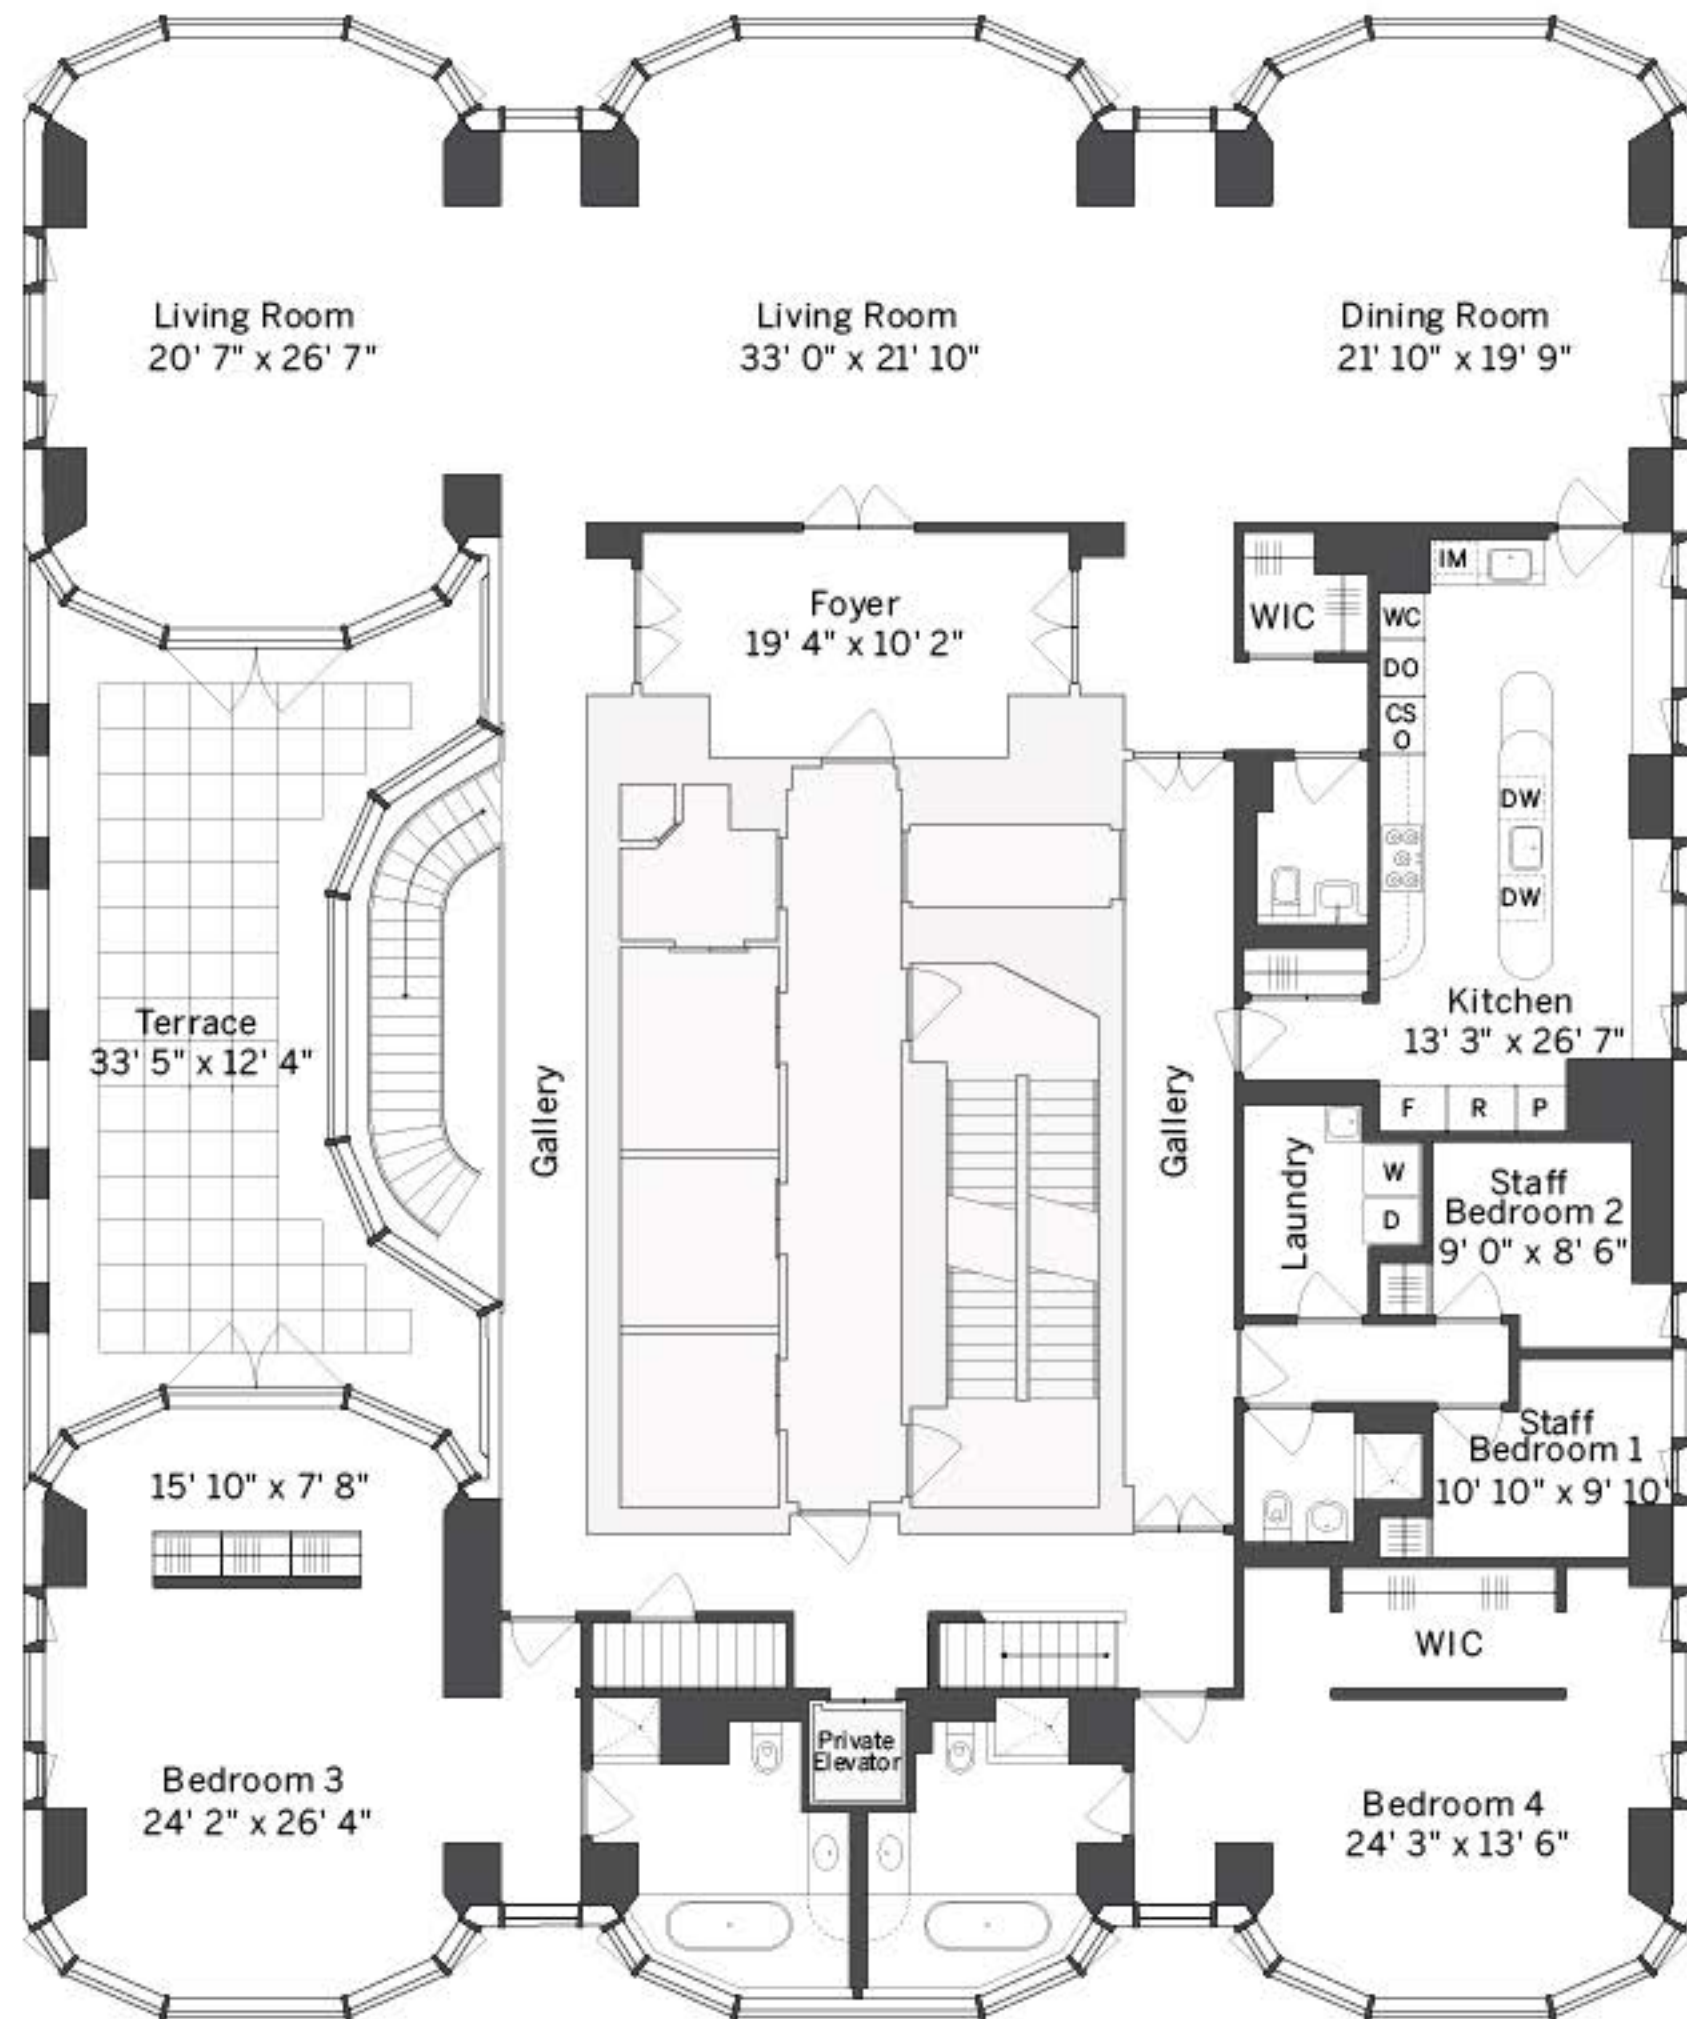

# 50 UNITED NATIONS PLAZA

## Duplex Penthouse Floors 42 & 43 Lower Level

- 4 Bedrooms
- 2 Staff Bedrooms
- 7 Bathrooms
- Powder Room
- Outdoor Pool & Deck
- Terrace
- Fireplace
- Interior  
9,704 square feet  
902 square meters
- Terrace  
525 square feet  
48.77 square meters
- Pool Deck  
325 square feet  
30.19 square meters

## Duplex Penthouse Floors 42 & 43 Upper Level

- 4 Bedrooms
- 2 Staff Bedrooms
- 7 Bathrooms
- Powder Room
- Outdoor Pool & Deck
- Terrace
- Fireplace
- Interior
- 9,704 square feet
- 902 square meters
- Terrace
- 525 square feet
- 48.77 square meters
- Pool Deck
- 325 square feet
- 30.19 square meters