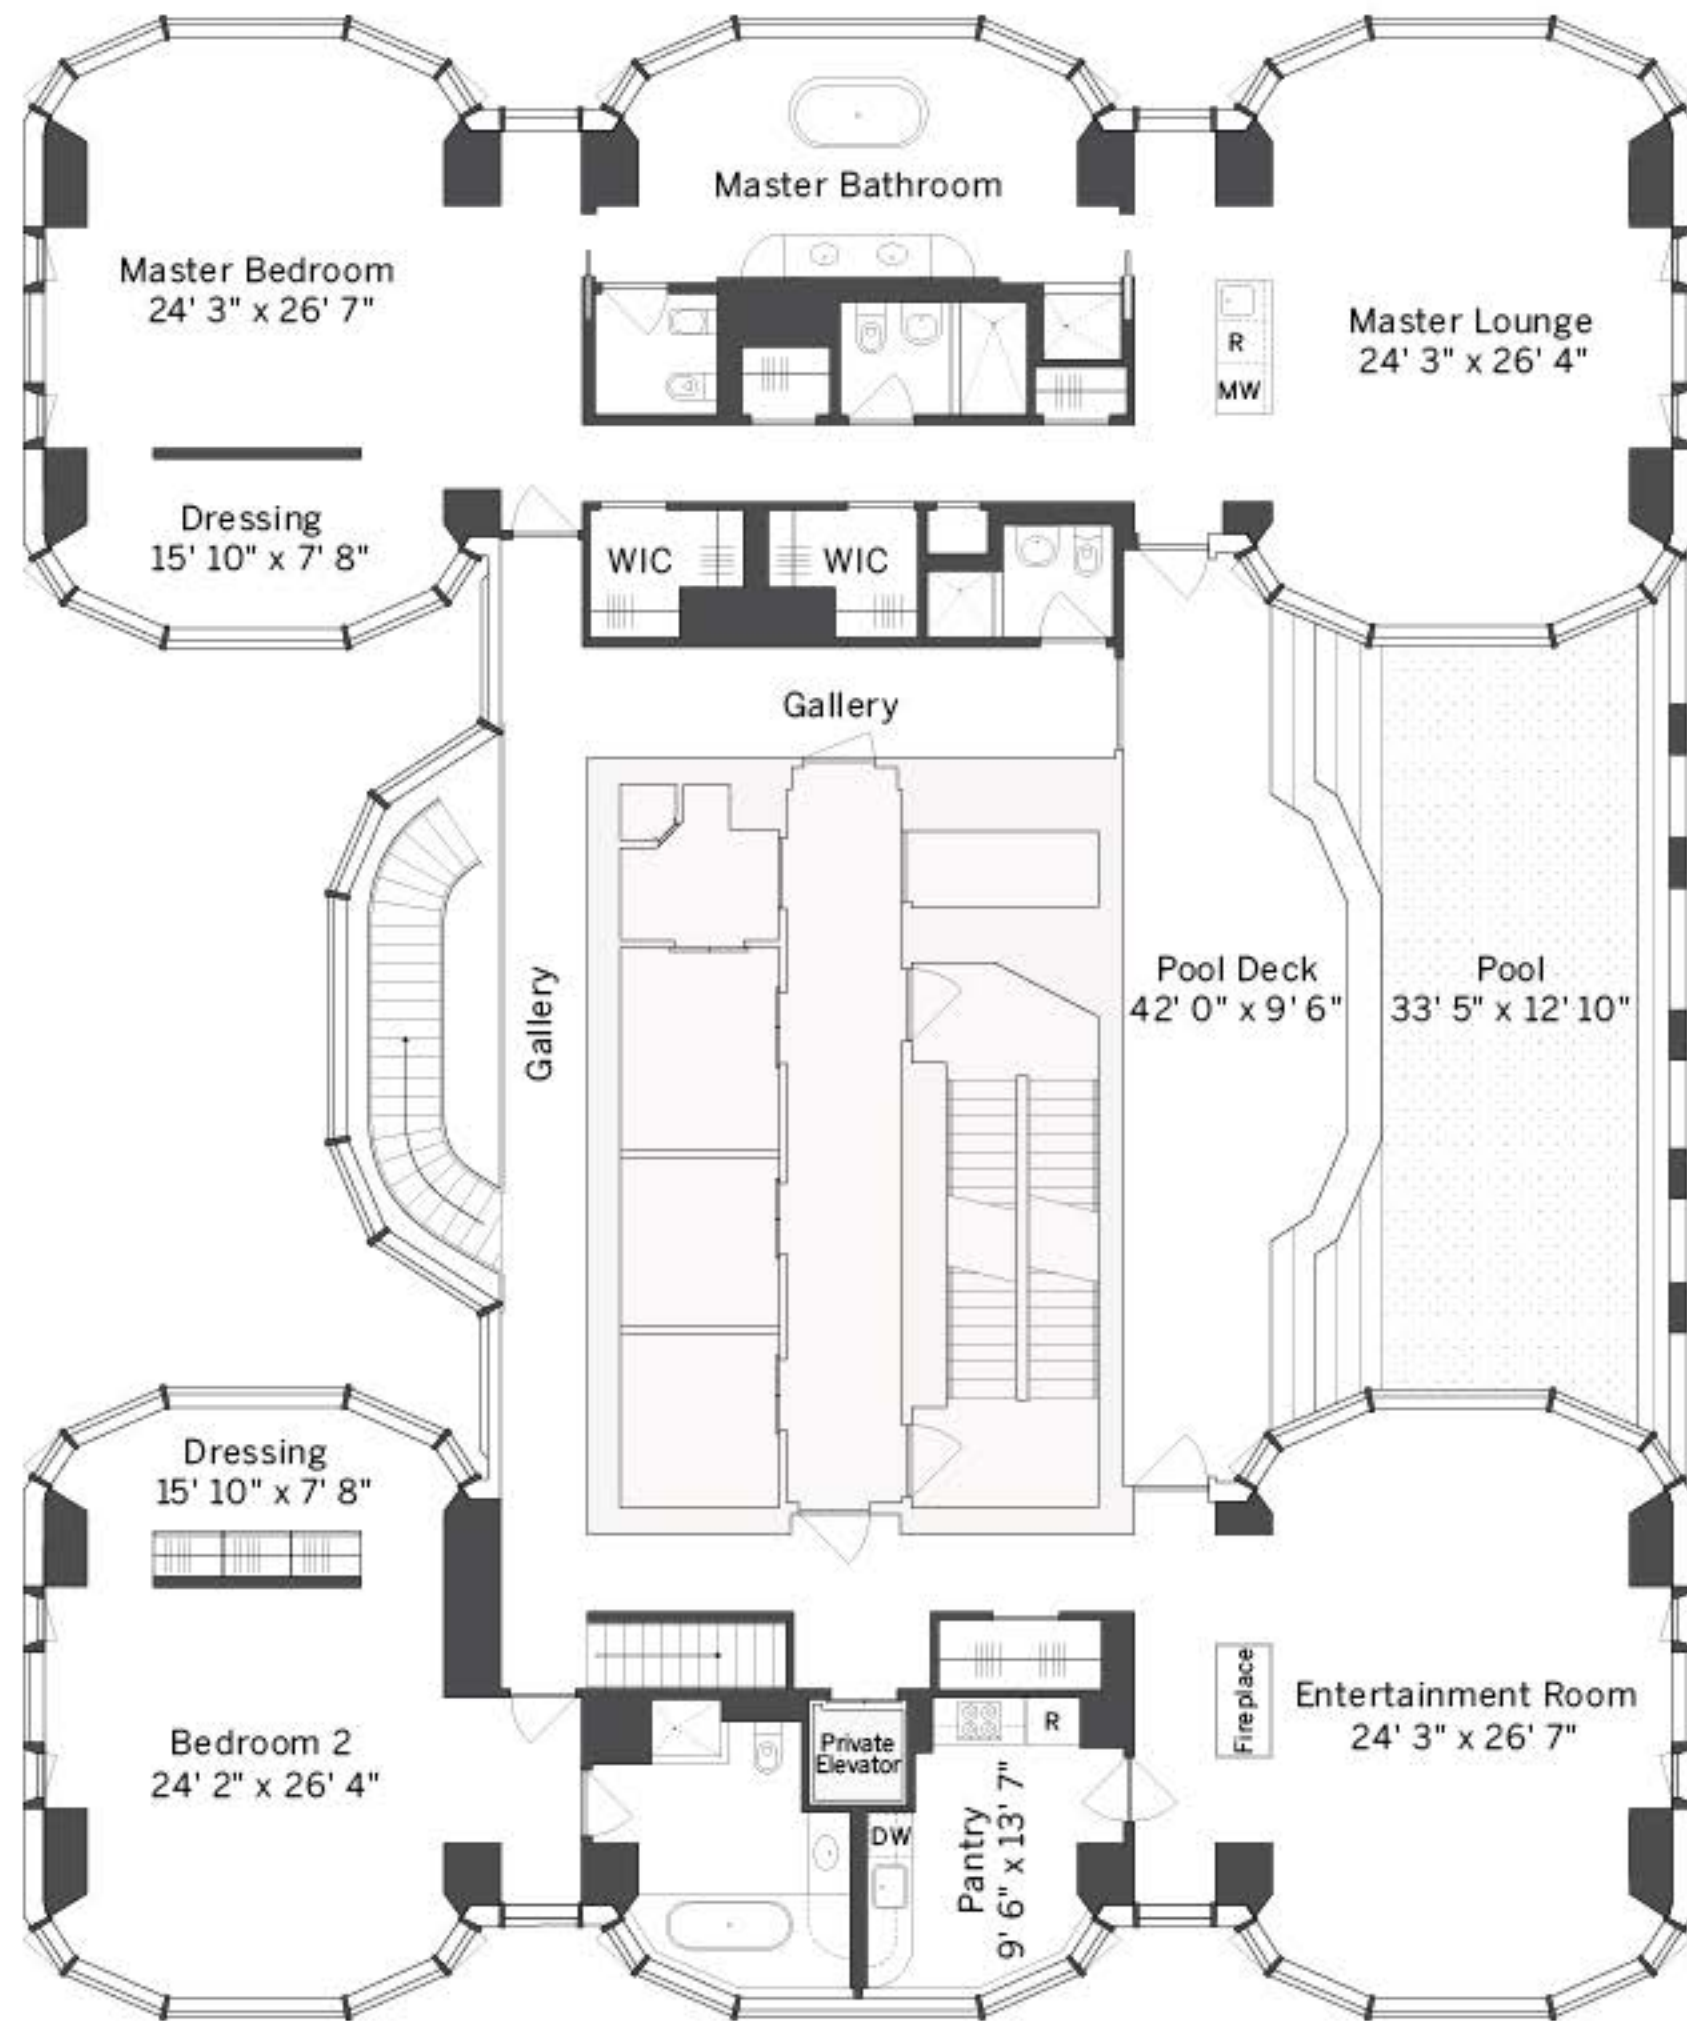

# 50 UNITED NATIONS PLAZA

## Duplex Penthouse Floors 42 & 43 Lower Level

- 4 Bedrooms
- 2 Staff Bedrooms
- 7 Bathrooms
- Powder Room
- Outdoor Pool & Deck
- Terrace
- Fireplace
- Interior  
9,704 square feet  
902 square meters
- Terrace  
525 square feet  
48.77 square meters
- Pool Deck  
325 square feet  
30.19 square meters

## Duplex Penthouse Floors 42 & 43 Upper Level

- 4 Bedrooms
- 2 Staff Bedrooms
- 7 Bathrooms
- Powder Room
- Outdoor Pool & Deck
- Terrace
- Fireplace
- Interior
- 9,704 square feet
- 902 square meters
- Terrace
- 525 square feet
- 48.77 square meters
- Pool Deck
- 325 square feet
- 30.19 square meters