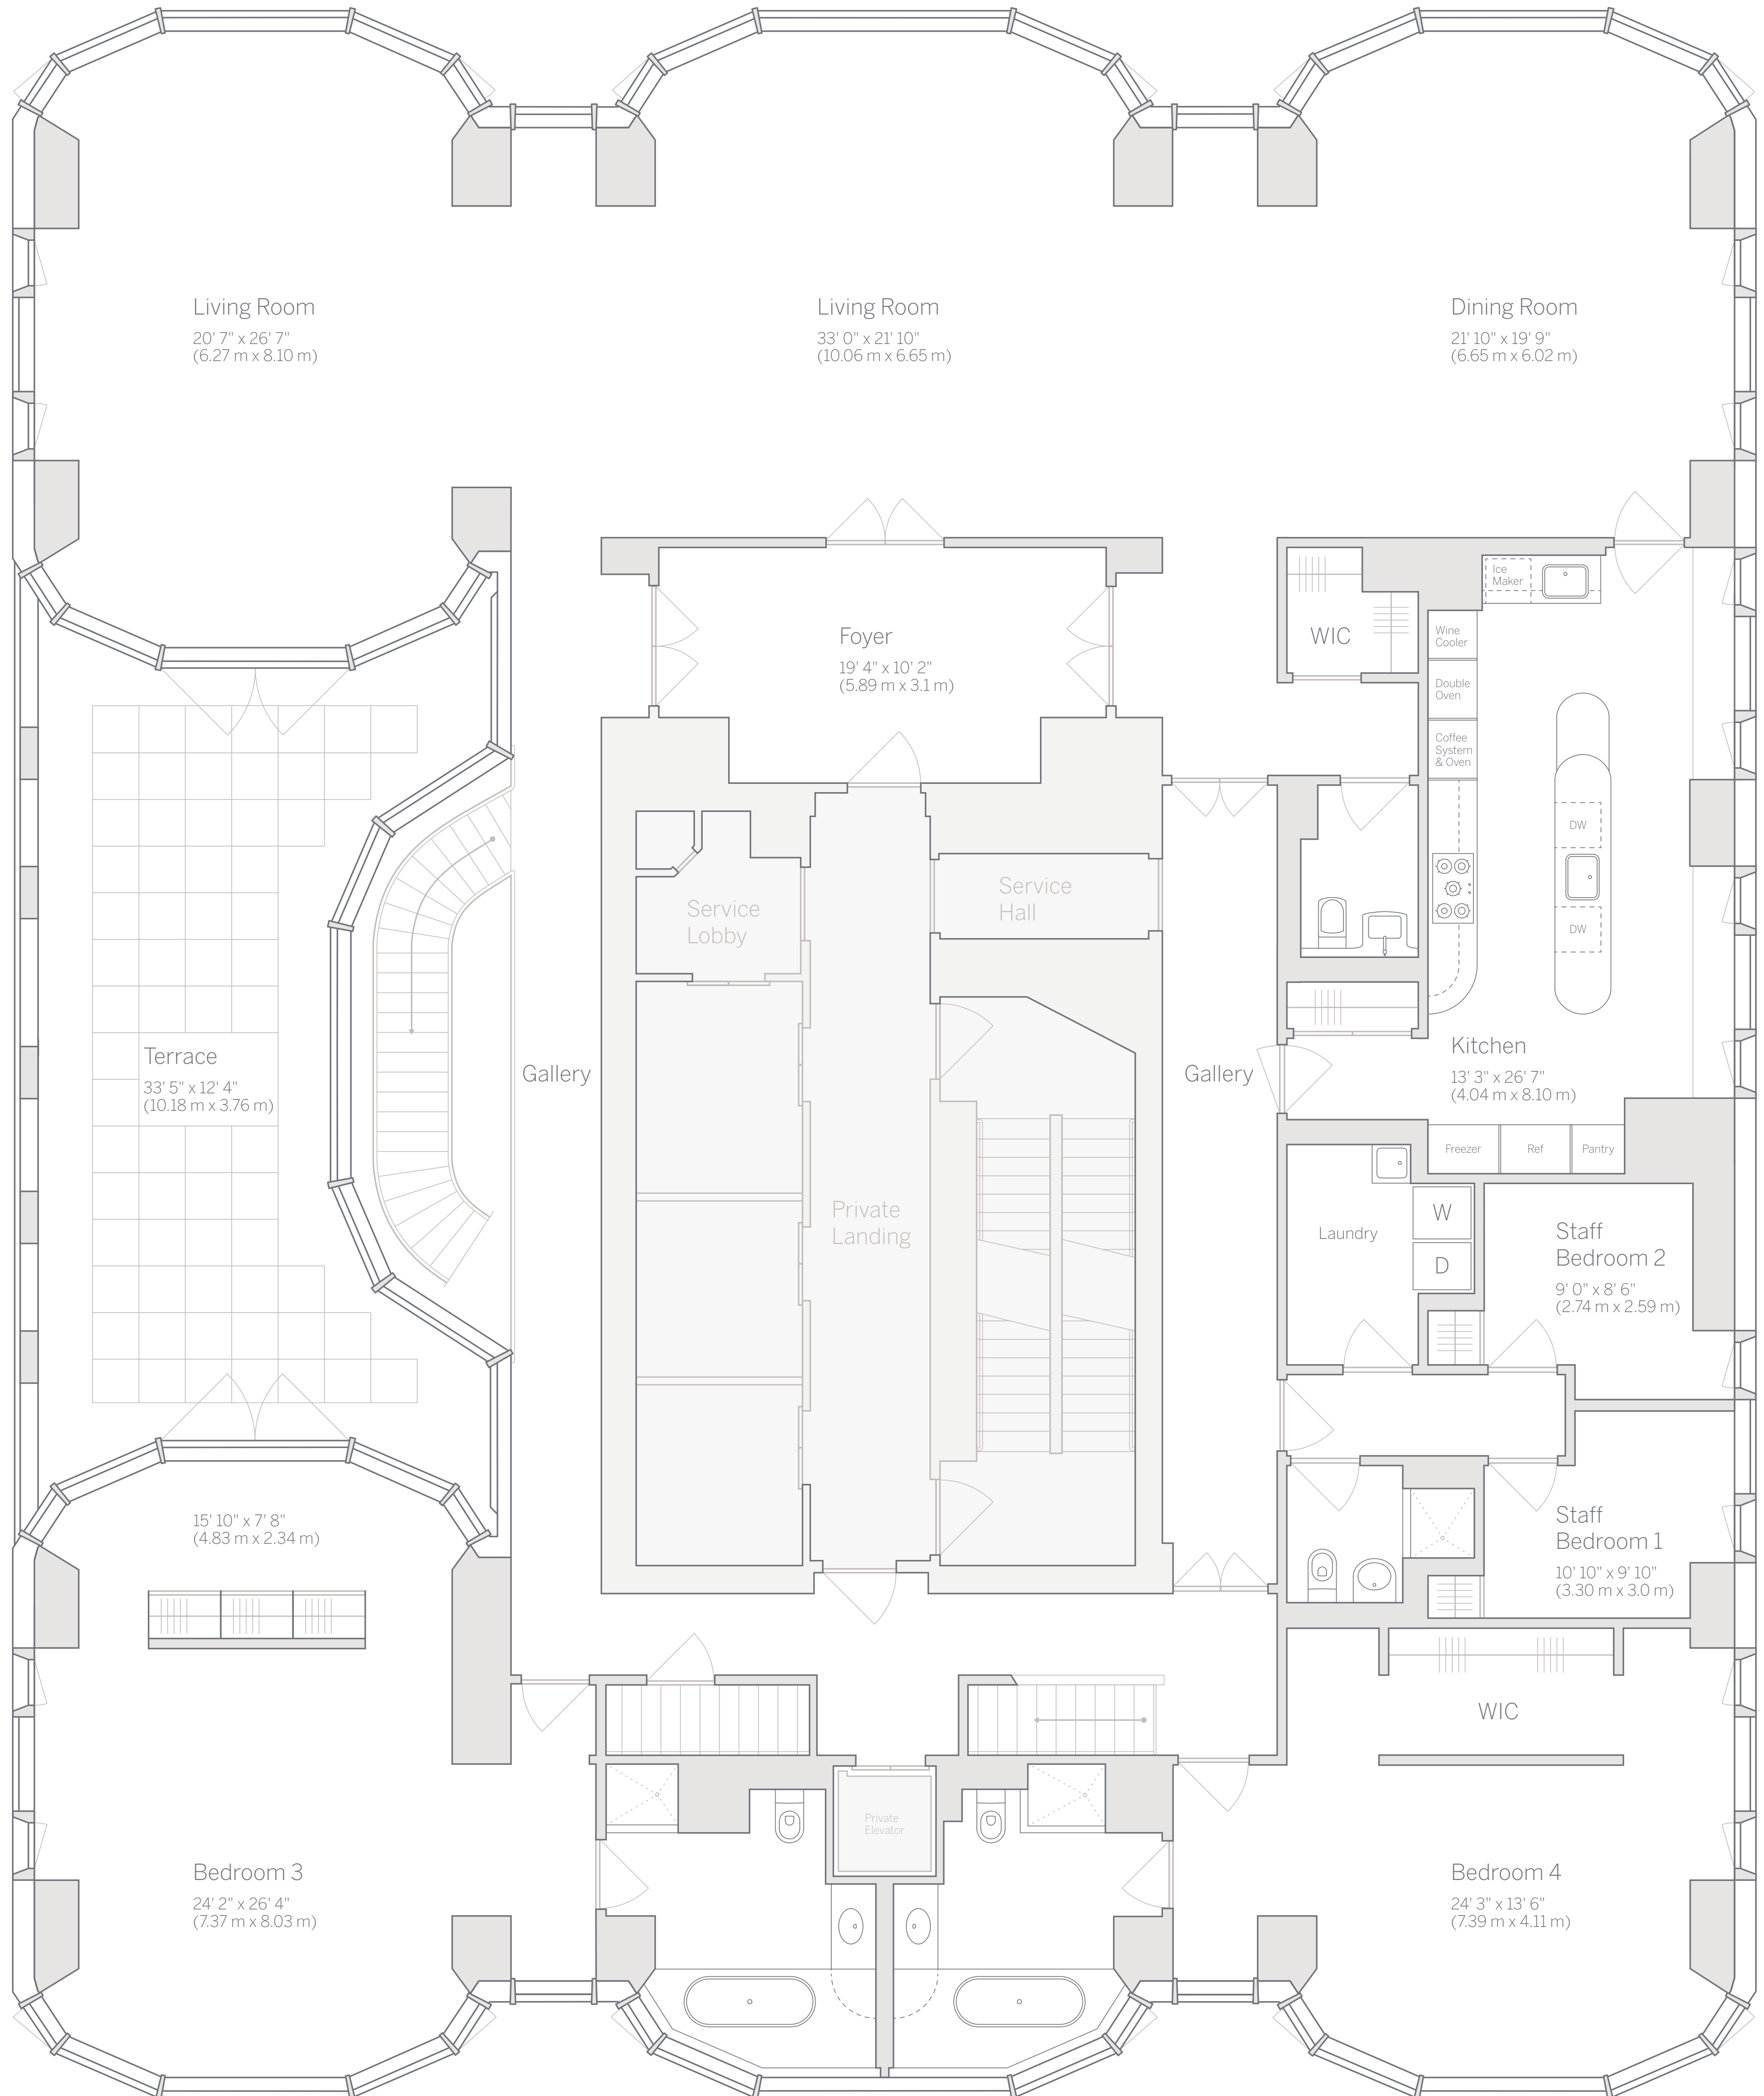

Duplex Penthouse  
Floors 42 & 43  
Lower Level

4 Bedrooms &  
2 Staff Bedrooms  
7 Bathrooms &  
Powder Room  
Outdoor Pool & Deck  
Terrace  
Fireplace

Interior  
9,704 square feet  
902 square meters  
Terrace  
525 square feet  
48.77 square meters  
Pool Deck  
325 square feet  
30.19 square meters

N

Duplex Penthouse  
 Floors 42 & 43  
 Upper Level

4 Bedrooms &  
 2 Staff Bedrooms  
 7 Bathrooms &  
 Powder Room  
 Outdoor Pool & Deck  
 Terrace  
 Fireplace

Interior  
 9,704 square feet  
 902 square meters  
 Terrace  
 525 square feet  
 48.77 square meters  
 Pool Deck  
 325 square feet  
 30.19 square meters